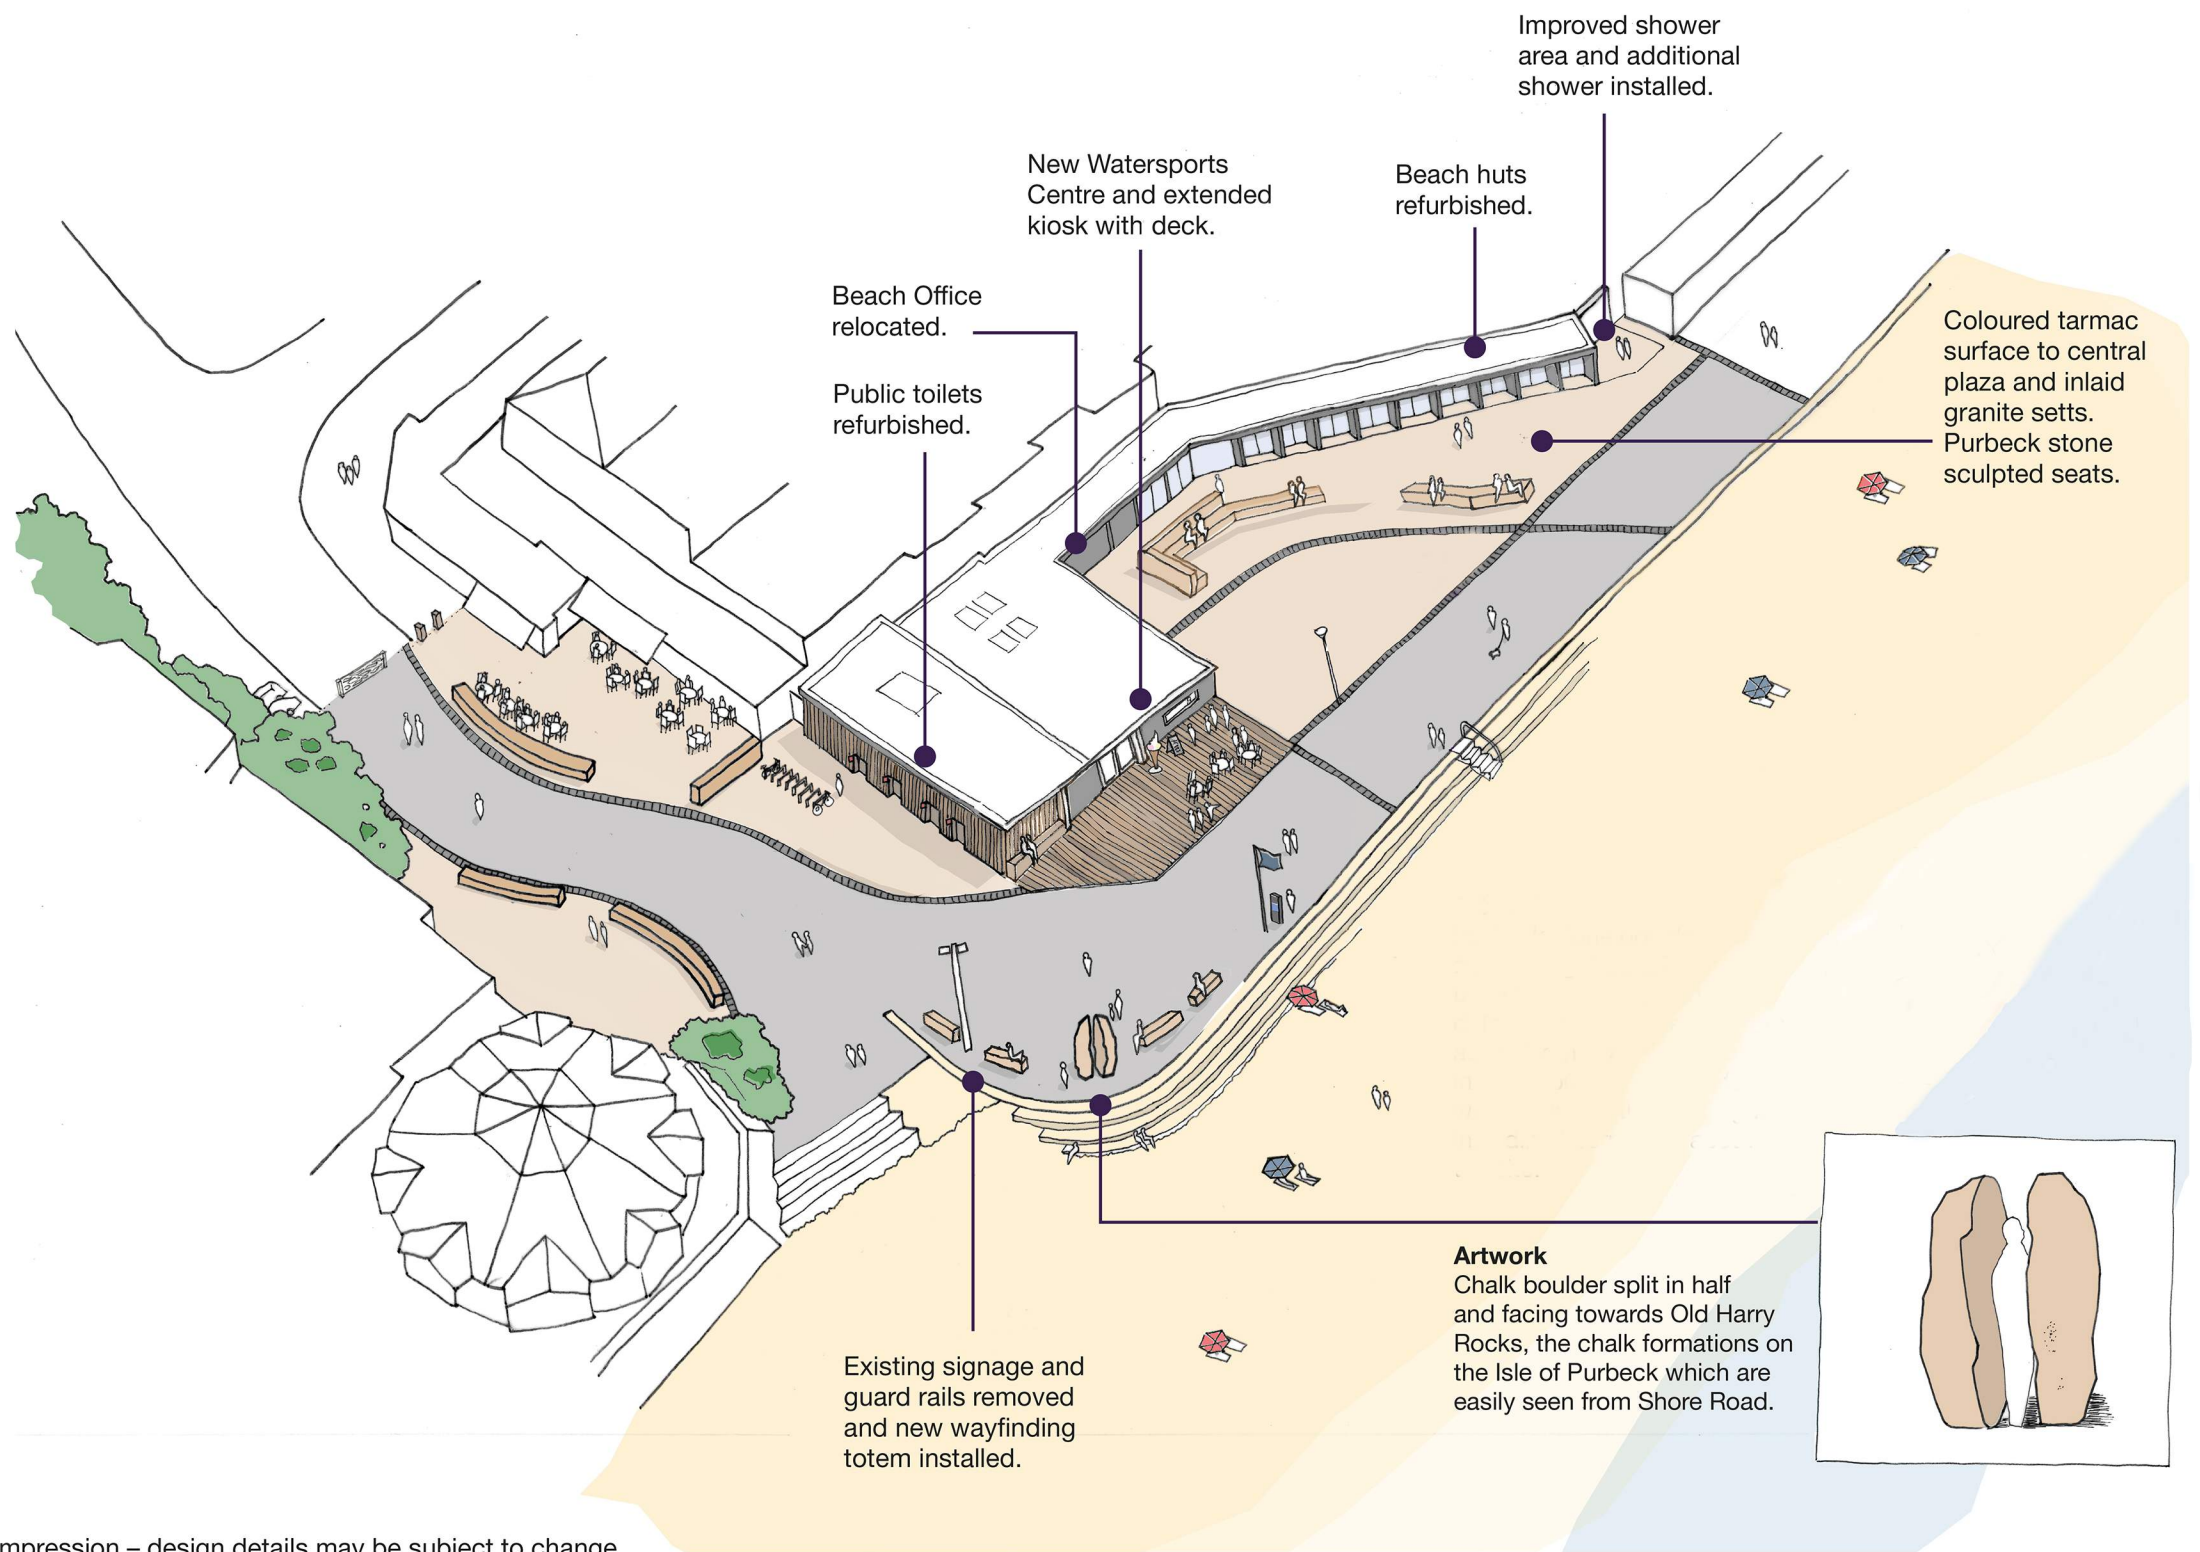

Shore Road Public Space Improvements

Artist's impression – design details may be subject to change

Coming soon – Spring 2020
seafront.pooleprojects.net