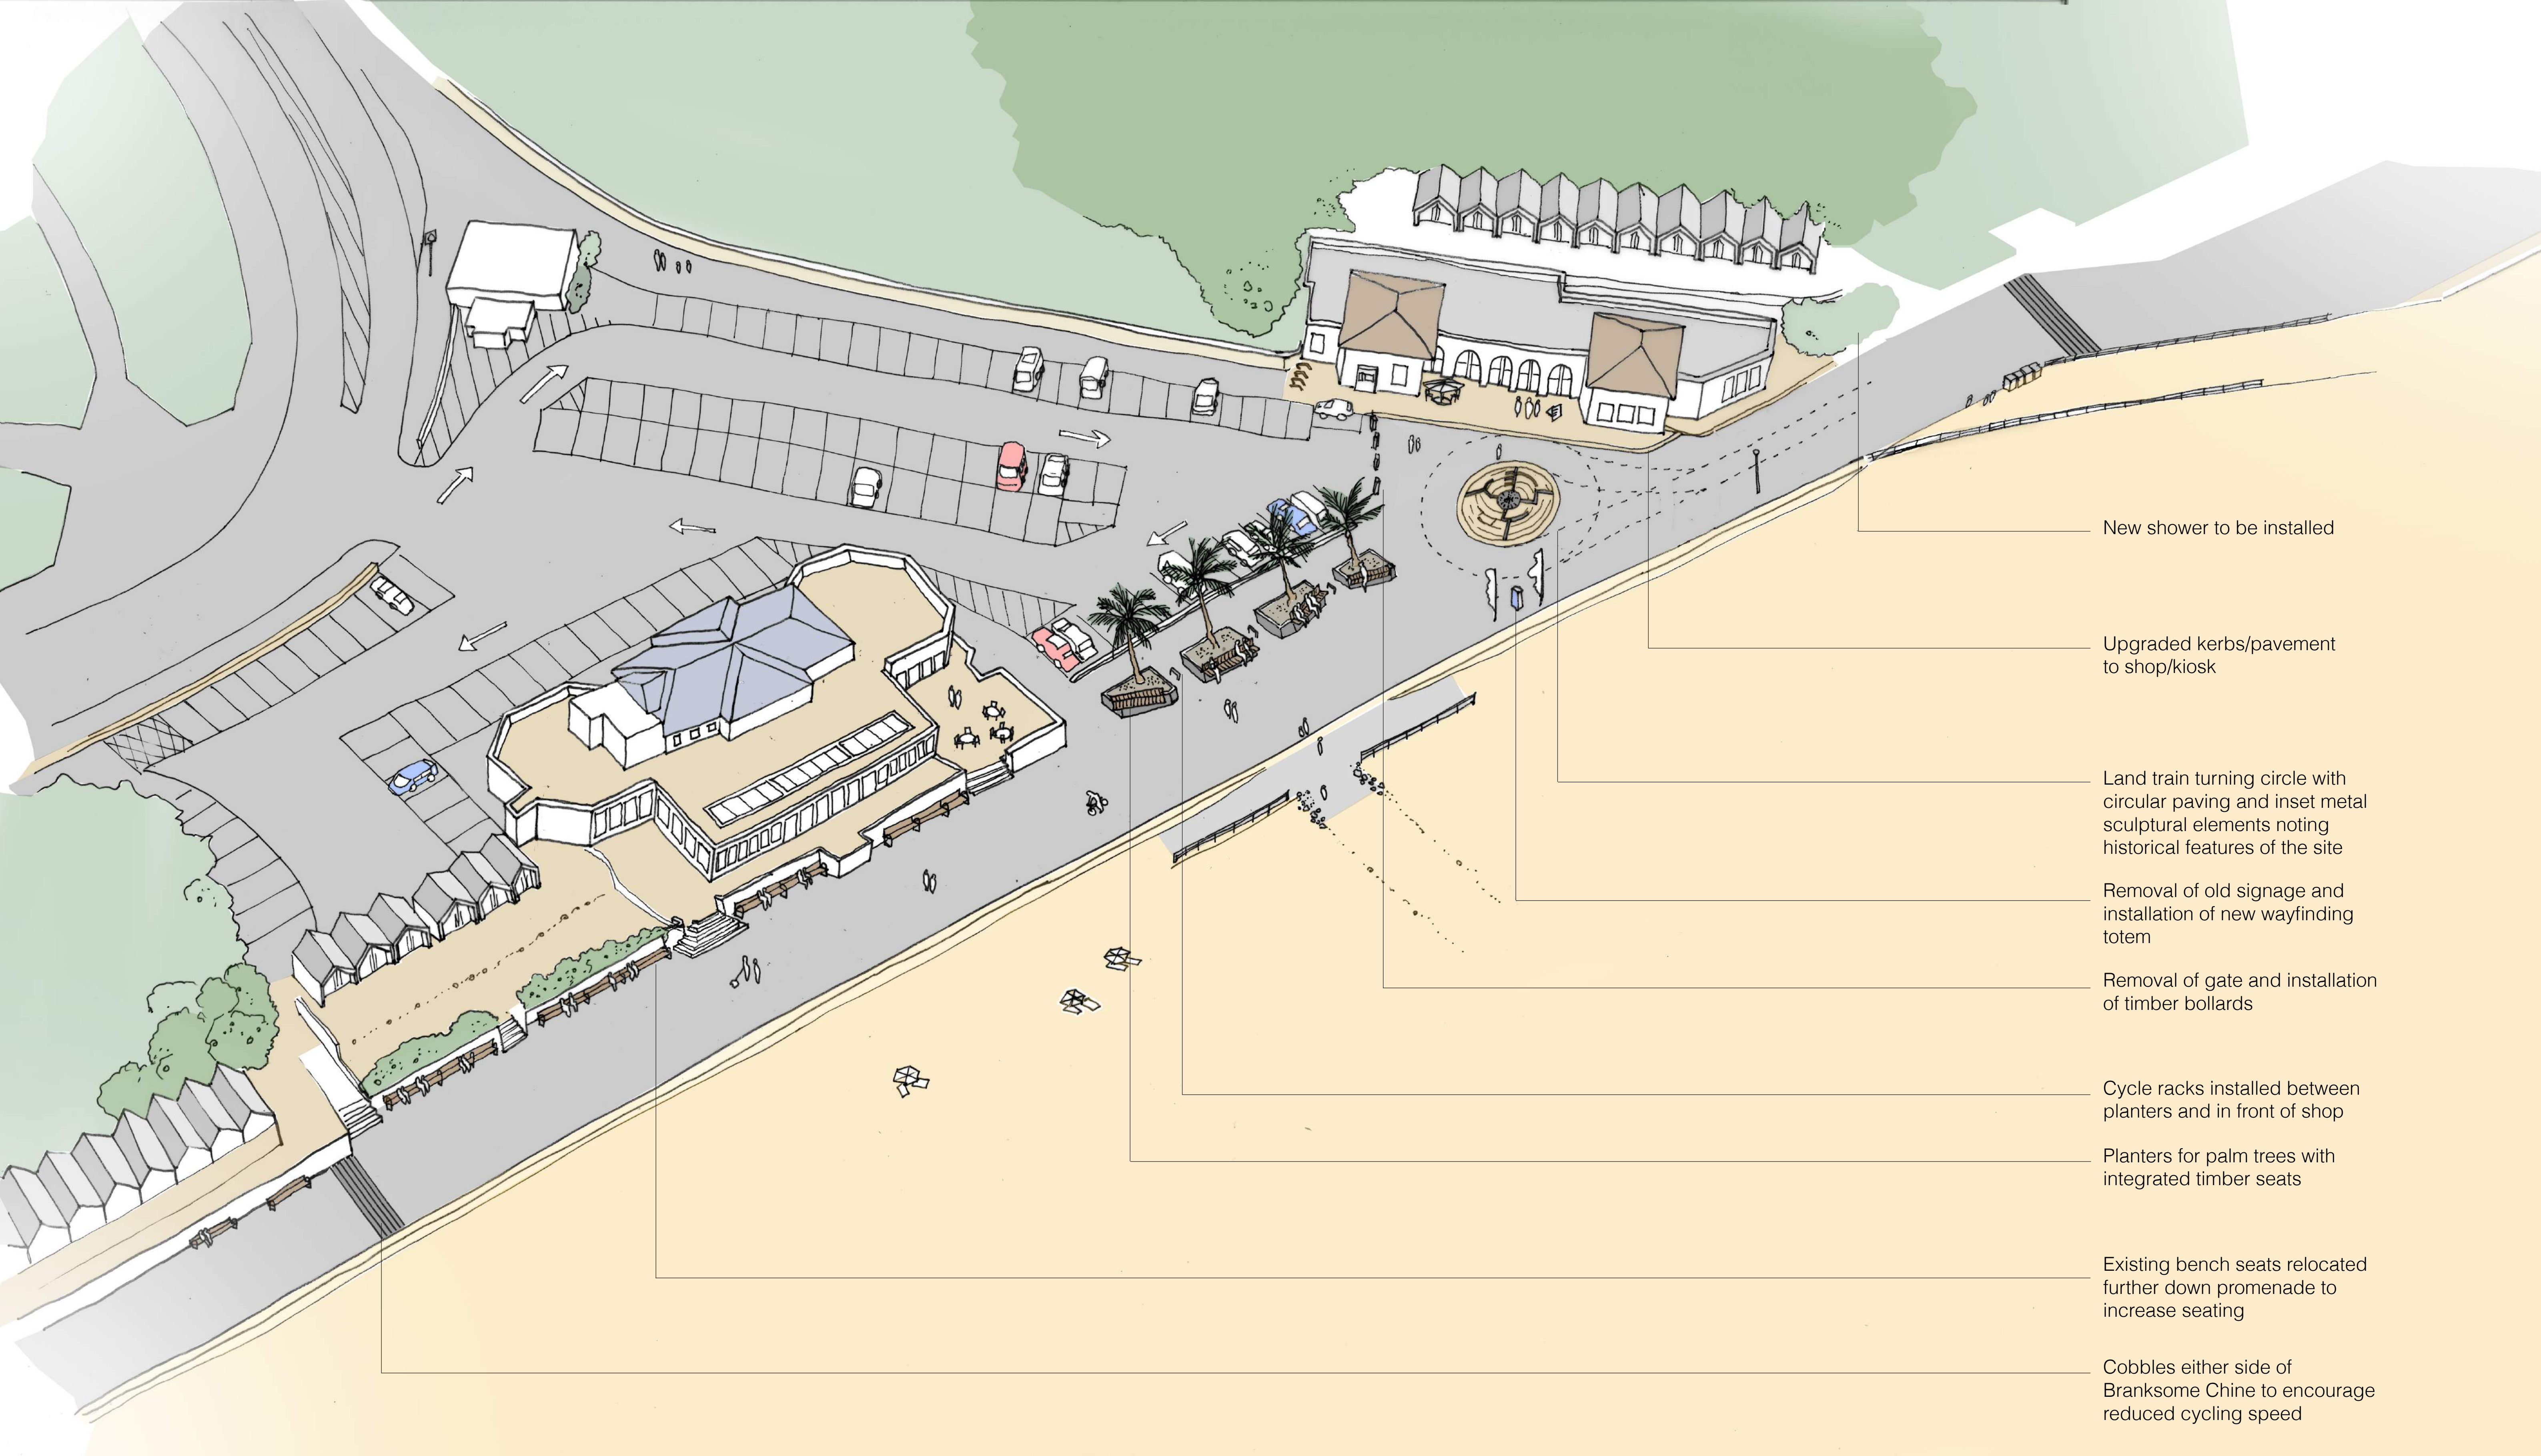

CCF Branksome Chine Promenade: Landscape Upgrade

New shower to be installed

Upgraded kerbs/pavement to shop/kiosk

Land train turning circle with circular paving and inset metal sculptural elements noting historical features of the site

Removal of old signage and installation of new wayfinding totem

Removal of gate and installation of timber bollards

Cycle racks installed between planters and in front of shop

Planters for palm trees with integrated timber seats

Existing bench seats relocated further down promenade to increase seating

Cobbles either side of Branksome Chine to encourage reduced cycling speed